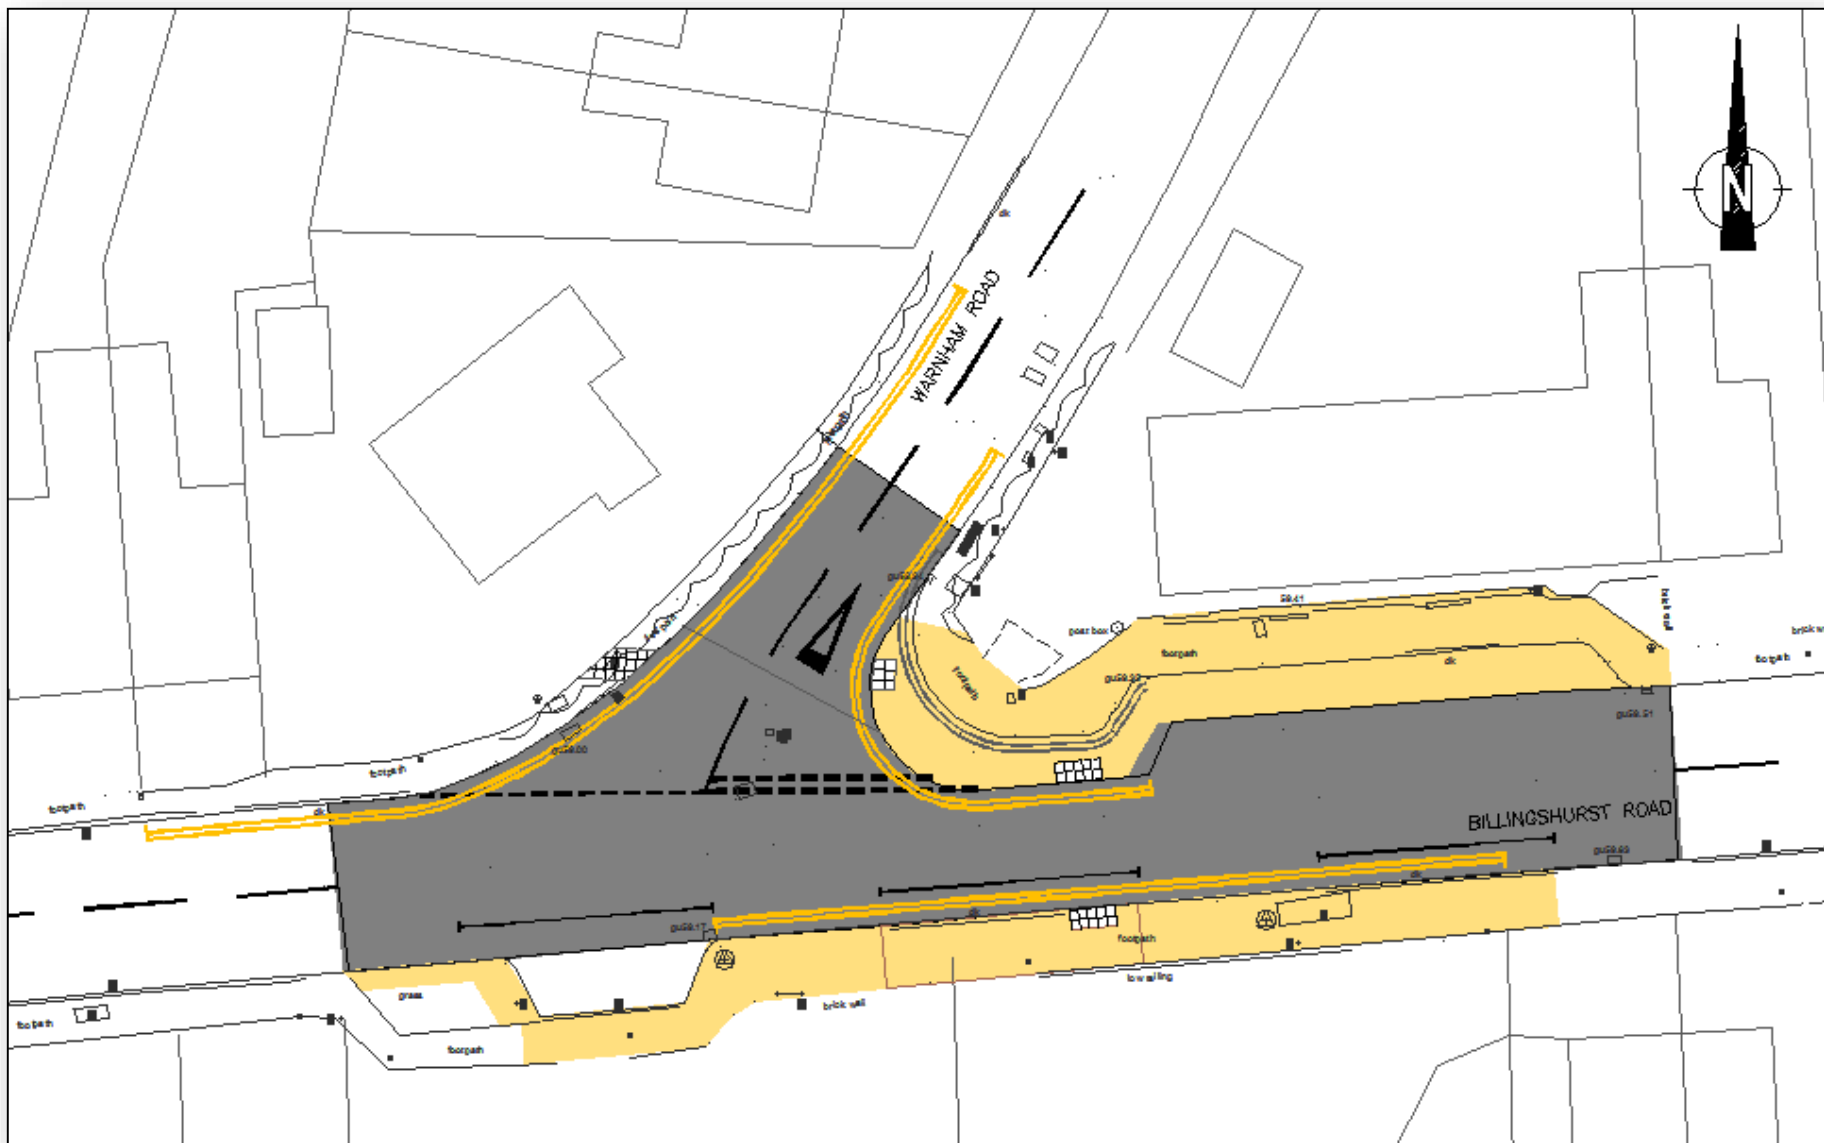

**Broadbridge Heath , Billingshurst Road
- Five Oaks Roundabout to
Shelley Drive Mini Roundabout**

**Broadbridge Heath , Billingshurst Road
- Shelley Drive Mini Roundabout to 20mph Gateway**

Broadbridge Heath , Billingshurst Road - Traffic Calming

Broadbridge Heath , Billingshurst Road - New Zebra Crossing

**Broadbridge Heath , Old Guildford Road
- Billingshurst Road to
Sleets Road Mini Roundabout**

**Broadbridge Heath , Old Guildford
- Sleets Road Mini Roundabout to Farthings Hill Roundabout**