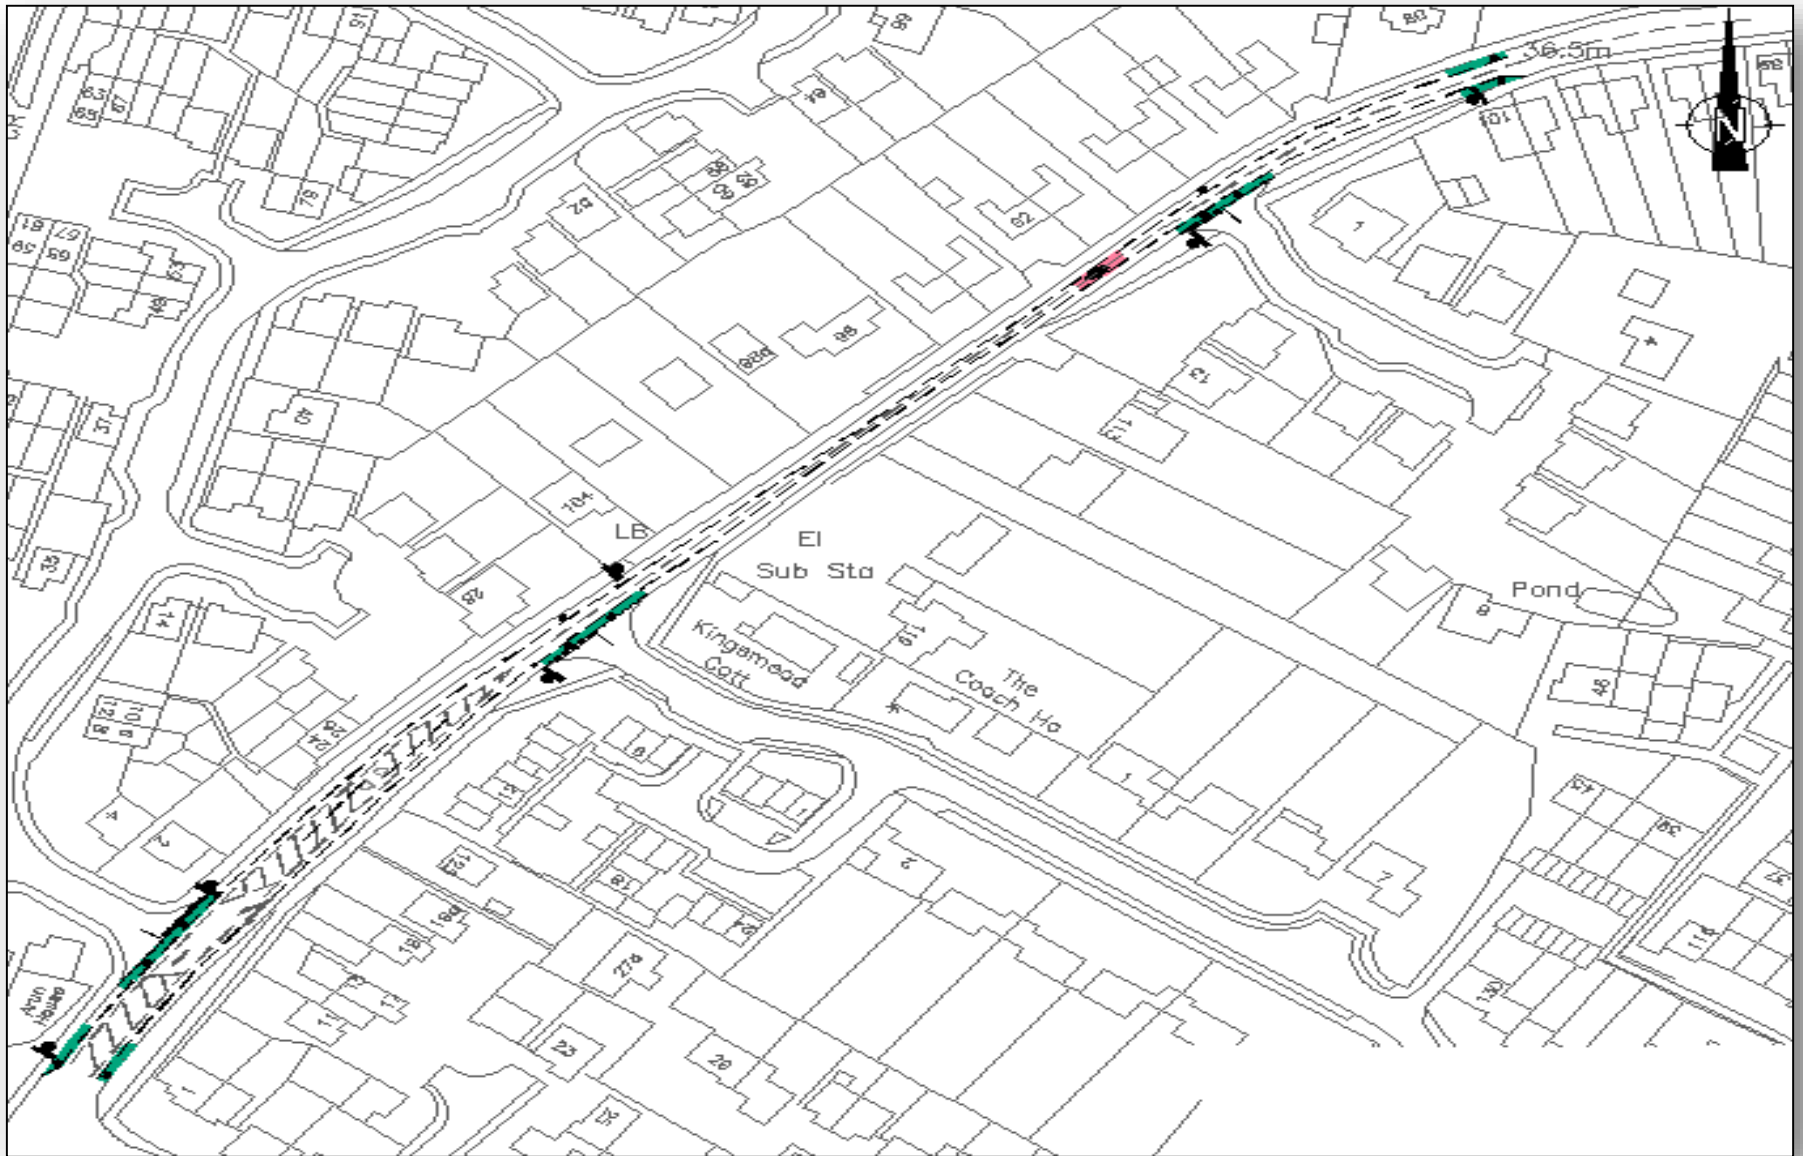

**Broadbridge Heath , Billingshurst Road
- Five Oaks Roundabout to
Shelley Drive Mini Roundabout**

**Broadbridge Heath , Billingshurst Road
- Shelley Drive Mini Roundabout to 20mph Gateway**

Broadbridge Heath , Billingshurst Road - Traffic Calming

Broadbridge Heath , Billingshurst Road - New Zebra Crossing

**Broadbridge Heath , Old Guildford Road
- Billingshurst Road to
Sleets Road Mini Roundabout**

**Broadbridge Heath , Old Guildford
- Sleets Road Mini Roundabout to Farthings Hill Roundabout**