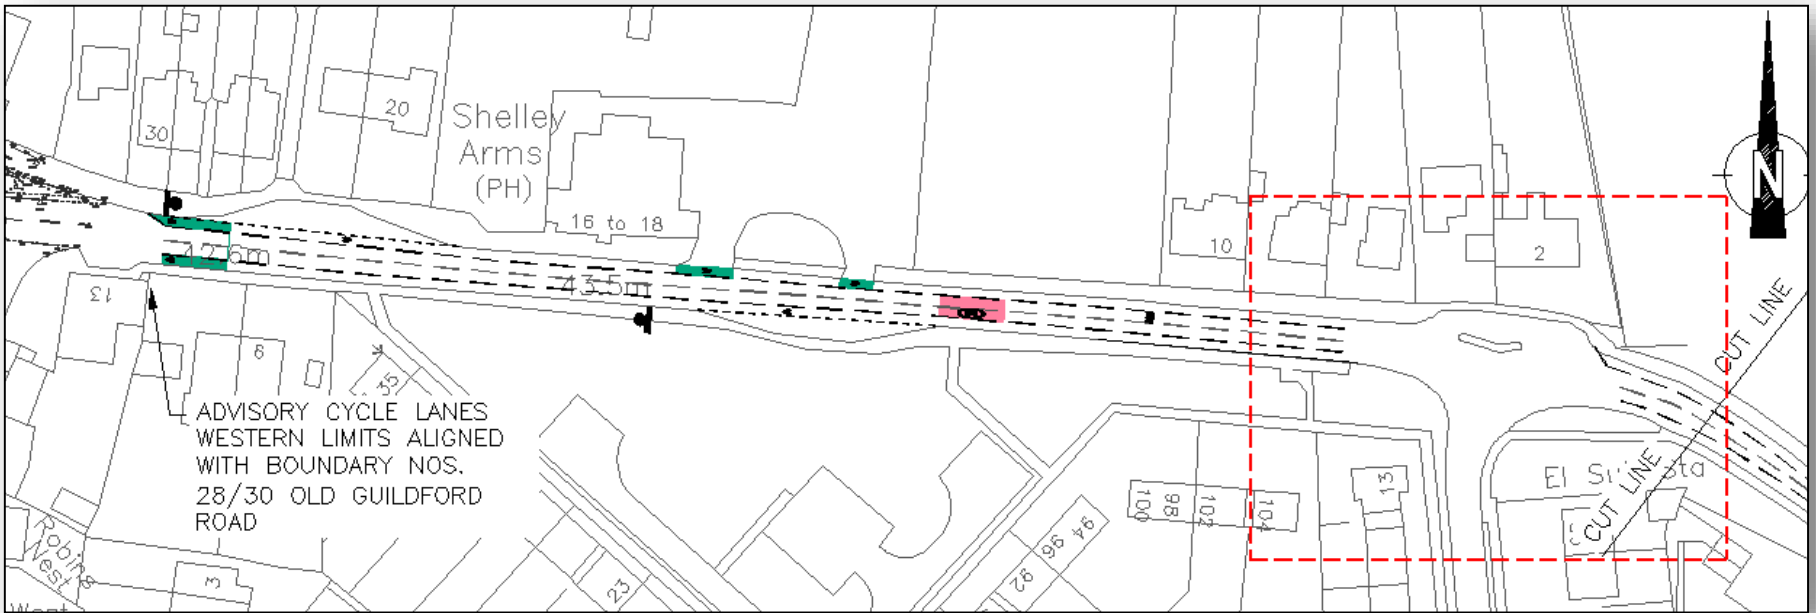

**Broadbridge Heath , Billingshurst Road
- Five Oaks Roundabout to
Shelley Drive Mini Roundabout**

**Broadbridge Heath , Billingshurst Road
- Shelley Drive Mini Roundabout to 20mph Gateway**

Broadbridge Heath , Billingshurst Road - Traffic Calming

Broadbridge Heath , Billingshurst Road - New Zebra Crossing

**Broadbridge Heath , Old Guildford Road
- Billingshurst Road to
Sleets Road Mini Roundabout**

**Broadbridge Heath , Old Guildford
- Sleets Road Mini Roundabout to Farthings Hill Roundabout**